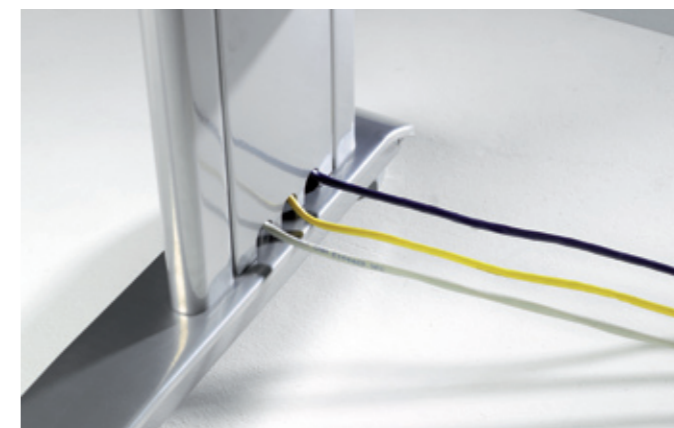

A close-up photograph of a metallic hinge or joint, showing the intricate details of the metal surfaces and the way they meet. The lighting is soft, highlighting the textures and curves of the metal. A solid green horizontal bar is positioned at the bottom of the image.

▼ This 4 person cluster using crescent workstations shown in a maple finish encourages interaction and team working.

▲ The stylish leg frame incorporates concealed cable risers to feed power and data leads from floor boxes or low level wall sockets, maintaining a clean and uncluttered look to your office.

**Kaito**

Kaito is designed to be flexible enough to meet your current needs yet simple to remodel when required in the fast evolving environment of today's office.

Using screens and personal storage at the ends of these rectangular workstations helps to provide delineation between teams within an open area without erecting formal barriers.

# Kaito

millarwest

Where space is at a premium the use of a tilt top reconfigurable table is the solution. These tables can be stored in the minimum of space and wheeled out and set up in seconds.

Kaito's numerous shapes of worktops and finishes combine to provide a clean sophisticated appearance that will enhance any office whether cellular or open plan.