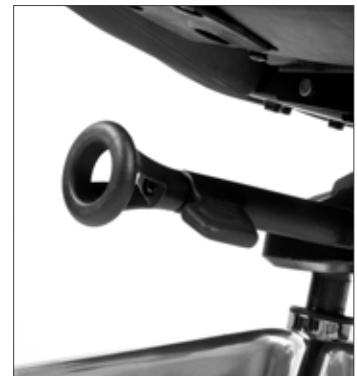

black seat, black back, black frame and polished base stocked for fast delivery

Features include a soft touch, multi-adjustable arm and multi-locking synchronous mechanism. The J1 is the next generation of mesh chair.

Available in either white or black frames with a polished base as standard.

mesh back with adjustable lumbar support

adjustable arms

synchro mechanism with tension adjust

Colours

Mesh Back

black

grey