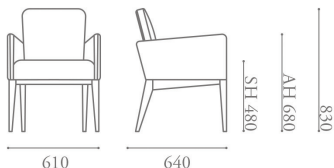

Morgan London
1 Dallington Street
London, EC1V 0BH
Sales: +44 (0) 1243 371 111

Morgan Factory
Clovelly Road, Southbourne
Hampshire, PO10 8PQ
info@morganfurniture.co.uk

www.morganfurniture.co.uk

City

Modern, sharp and minimal, the City collection consists of upholstered lounge seating, side chairs, bar stool and sofa. The low back has been designed to fulfil the requirement of fitting under a desk. Optional quilted upholstery, double top stitching and a sleek timber base add detail to this ergonomically designed collection.