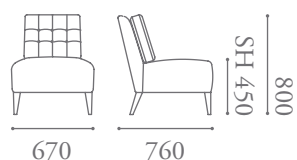

Hampton Specification

Designed by Katerina Zachariades

Featuring contemporary lines with hints of mid-century upholstery detailing, the Hampton collection combines a distinguished presence with a relaxed and comfortable sit. The Hampton modular system allows for larger seating configurations. Designed for modern interiors, the collection includes dining and lounge seating with elegant upholstery and minimal showwood base.

555