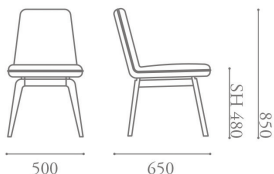

Morgan London
1 Dallington Street
London, EC1V 0BH
Sales: +44 (0) 1243 371 111

Morgan Factory
Clovelly Road, Southbourne
Hampshire, PO10 8PQ
info@morganfurniture.co.uk

www.morganfurniture.co.uk

Lucca

The Lucca collection is comprised of a dining chair, stool and barstool, featuring a tapered timber base and slim-line upholstered seat creating a contemporary aesthetic, ideally suited to informal dining. The fully upholstered seat features a continuous piping detail to accentuate the radiused profile. The seat appears to float on an elegant showwood base.