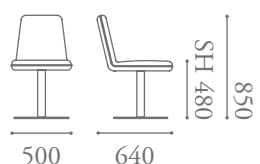

Lucca Specification

Designed by Morgan Studio.

The Lucca collection is comprised of a dining chair and low and high stools featuring a tapered timber base and slim-line upholstered seat with a contemporary aesthetic ideally suited to informal dining and meeting spaces. The fully upholstered seat features a continuous piping detail to accentuate the radiused profile. The seat appears to float on an elegant show wood base.

740CH

439T