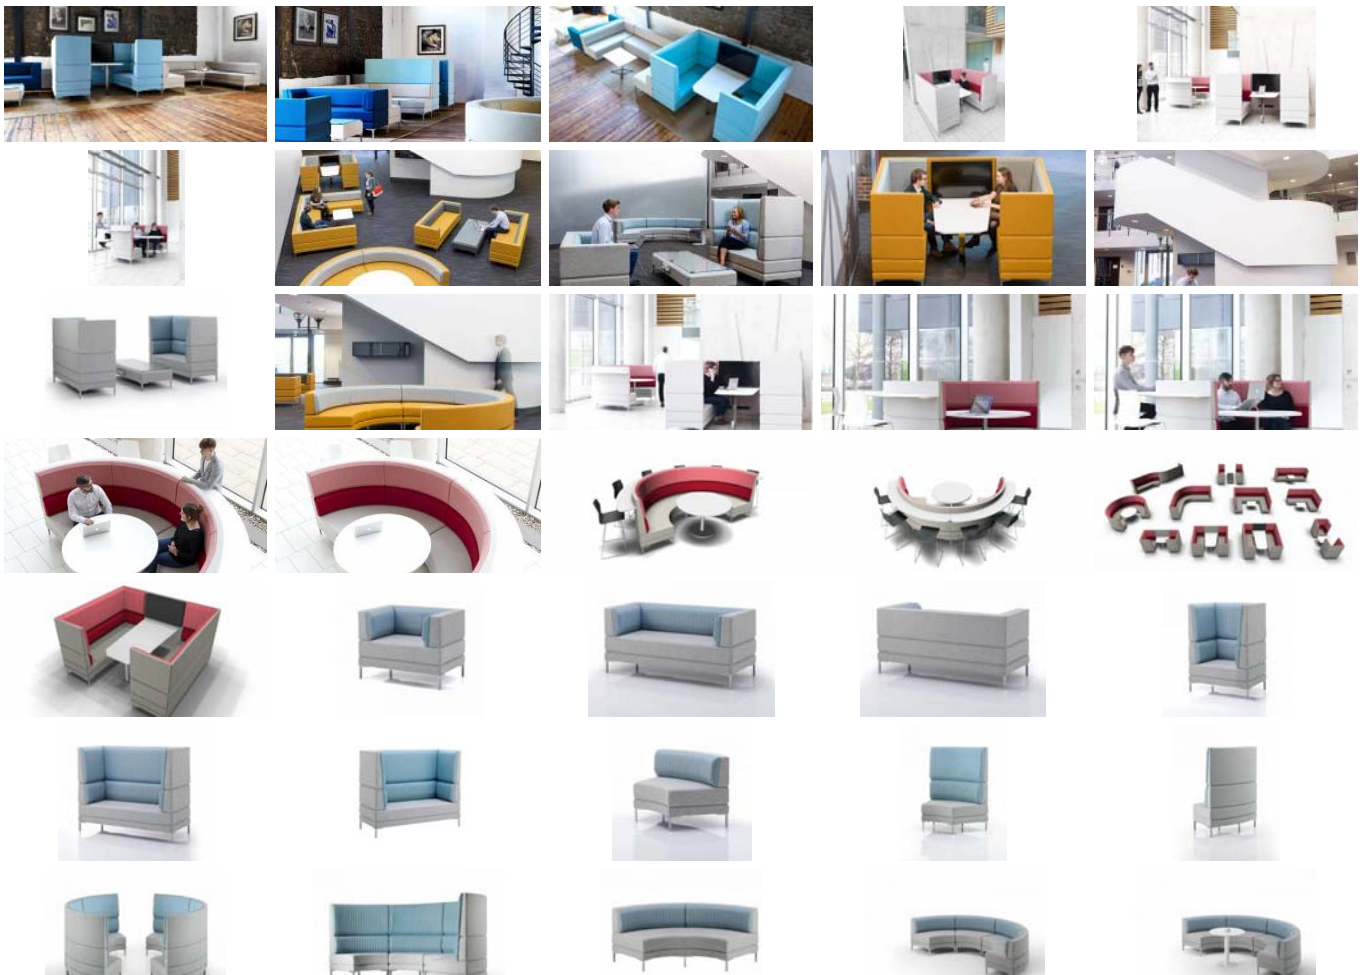

HENRAY
Designed By Henry Gurney

A selection of HenRay modular seating units.

HenRay is a sharp and stylish range of soft seating created by our in-house designer. High back units offer comfort and privacy and suite perfectly with low back seating, benches and tables. Curved modules and booths complete the extensive collection to create large landscape configurations ideal for meeting and public spaces.

HenRay High back & Low back sofas

DOWNLOADS

-  [HenRay BIM/Revit](#)
-  [HenRay Layouts Brochure](#)
-  [Ocee Brochure](#)
-  [HenRay 2D Cad Blocks](#)
-  [HenRay 3D Cad Blocks](#)
-  [HenRay Booth Installation Instructions](#)
-  [HenRay Sketchup](#)
-  [HenRay Spec Sheet](#)