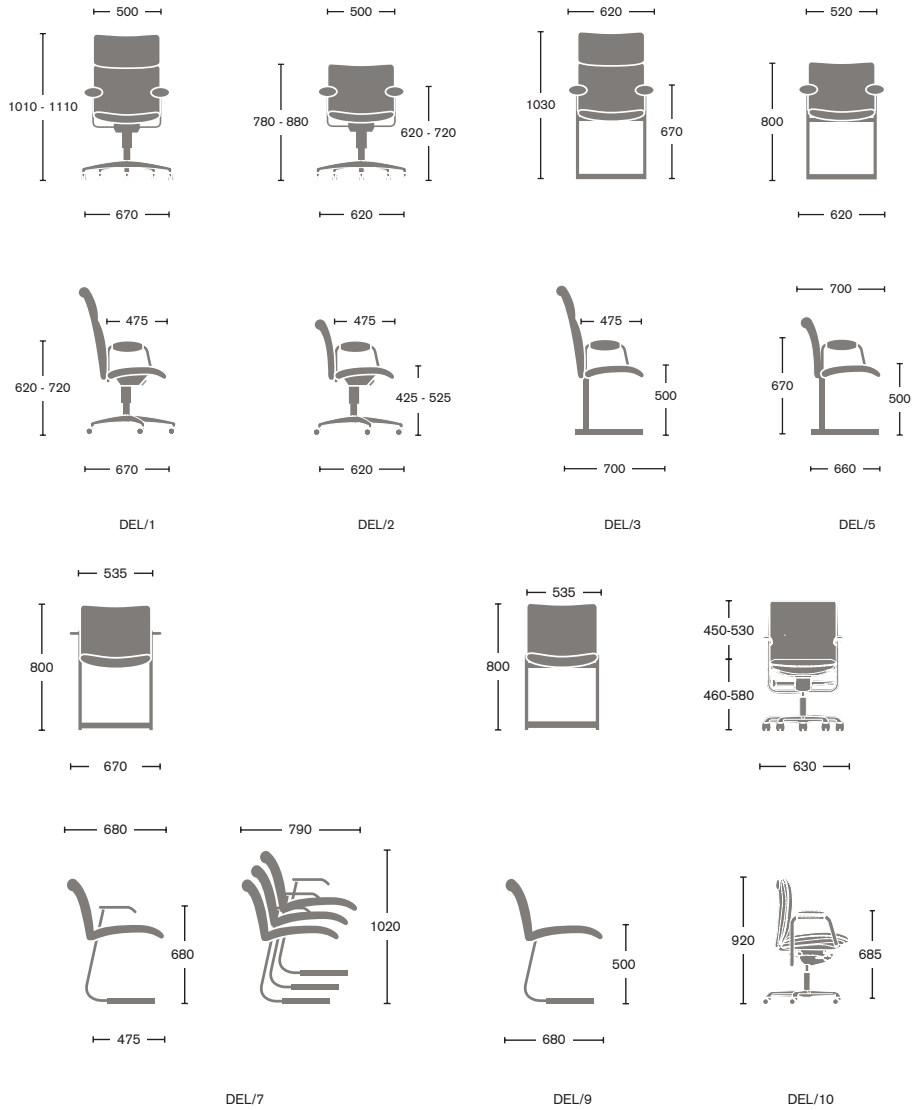

Delphi

boss
design

Product features

- Fully upholstered in any fabric or leather
- Available as a swivel chair, task chair, stackable or non-stackable visitor chair
- Gas height adjustment
- Upholstered arm pads
- Tilt mechanism
- High and low back options
- Stackable 3 high (visitor chair)

BS EN Certification (Low back visitor chair): BS EN 13761: 2002

Environmental Product Breakdown

Materials	Weight (kg)	Weight (%)	Recycled Content (%)	Recyclability (%)
Aluminium	2	10.73%	33%	100%
Beech	1.053	5.65%	0%	100%
Beech wood	0.132	0.71%	0%	100%
Polyurethane	0.67	3.59%	0%	100%
PP	2.5	13.41%	0%	100%
PU	0.63	3.38%	0%	0%
Steel	9.19	49.29%	100%	100%
Steel/Oil	1.65	8.85%	0%	0%
Zinc alloy	0.82	4.4%	0%	100%