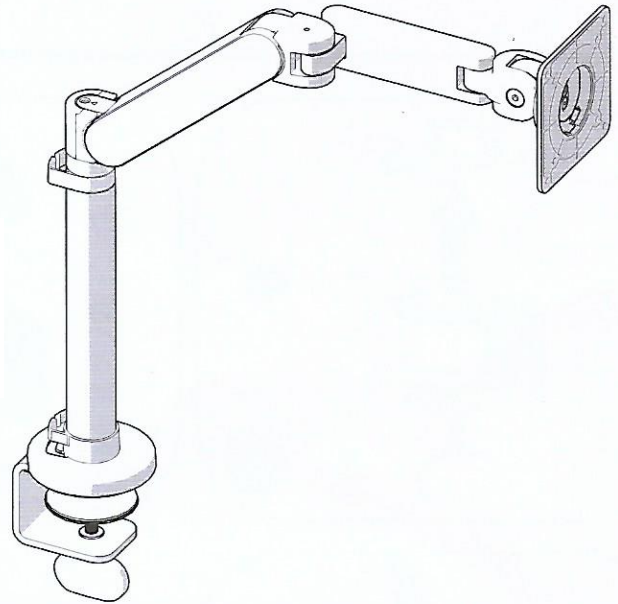

ABL

FASTER
TIDIER
SMARTER

Glide Dynamic Monitor Arm

Installation Manual

1.1

Required tools: