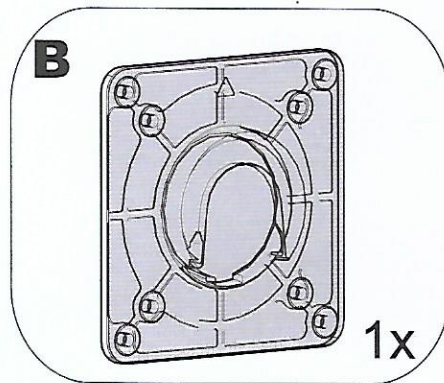

ABL

FASTER
TIDIER
SMARTER

Glide Dynamic Monitor Arm

Installation Manual

1.1

Required tools: