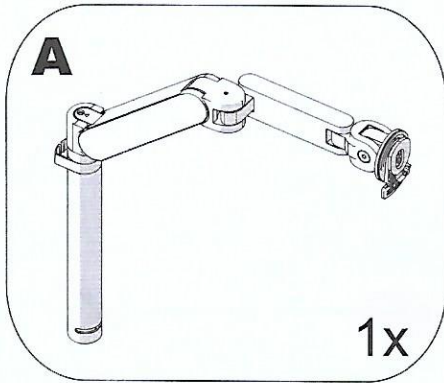

ABL

FASTER
TIDIER
SMARTER

Glide Dynamic Monitor Arm

Installation Manual

1.1

Required tools: