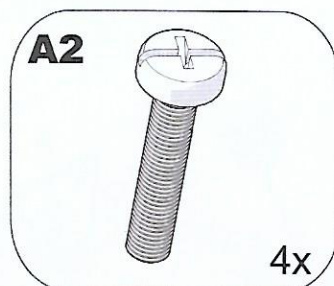

ABL

FASTER
TIDIER
SMARTER

Glide Dynamic Monitor Arm

Installation Manual

1.1

Required tools: