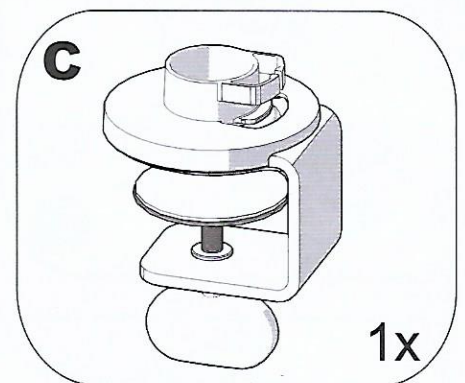

ABL

FASTER
TIDIER
SMARTER

Glide Dynamic Monitor Arm

Installation Manual

1.1

Required tools: