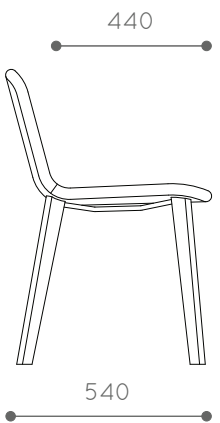

Verco Office Furniture Limited
Chapel Lane, High Wycombe
Buckinghamshire HP12 4BG

t. +44 (0) 1494 448 000
info@verco.co.uk

Verco London
Ground Floor East, Clerkenwell House
67 Clerkenwell Road, London EC1R 5BL

t. +44 (0) 207 404 0428
www.verco.co.uk