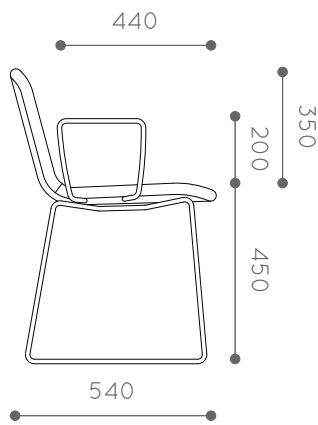

BET 1

BET 2

BET 12

Ergonomically shaped, moulded re-curve ply shell meets combustion modified high resilient (CHMR) foam to provide superior comfort.

A choice of slender, solid wire chrome sled frame, contemporary solid oak legs, or polished metal 5 star base provides the style and ability to meet the demands of the modern workplace.