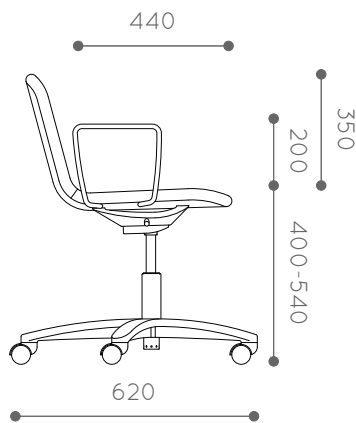

Verco Office Furniture Limited
Chapel Lane, High Wycombe
Buckinghamshire HP12 4BG

t. +44 (0) 1494 448 000
info@verco.co.uk

Verco London
Ground Floor East, Clerkenwell House
67 Clerkenwell Road, London EC1R 5BL

t. +44 (0) 207 404 0428
www.verco.co.uk