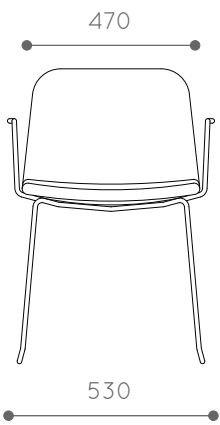

BET 1

BET 2

BET 12

Ergonomically shaped, moulded re-curve ply shell meets combustion modified high resilient (CHMR) foam to provide superior comfort.

A choice of slender, solid wire chrome sled frame, contemporary solid oak legs, or polished metal 5 star base provides the style and ability to meet the demands of the modern workplace.