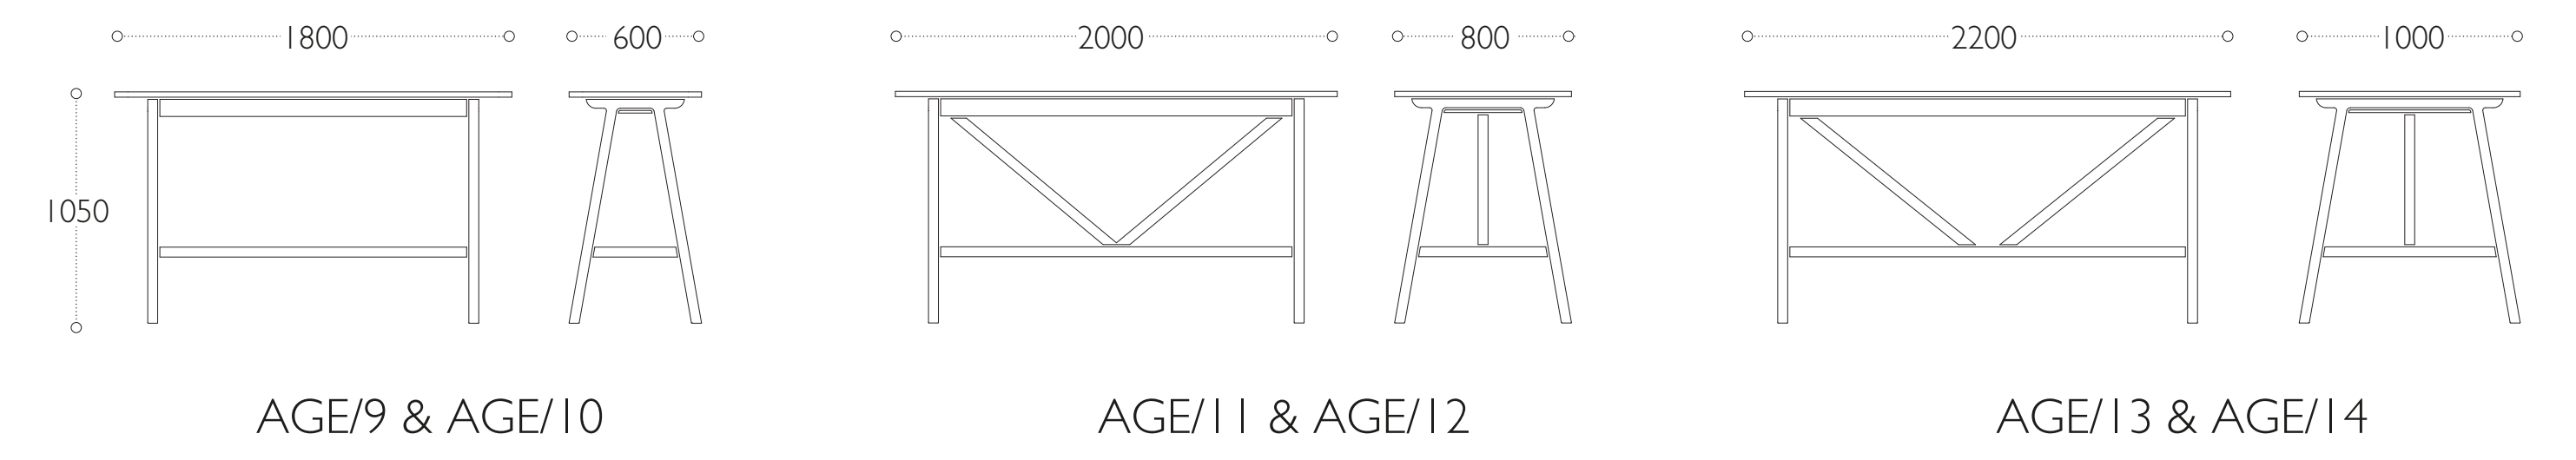

Products shown (L-R):
Bench - AGE/23
Dining Table - AGE/17
High Table - AGE/13

Available in three sizes, the Agent Dining Table can be furnished with the Agent Bench or Dining Chair. The result is a stylish seating solution designed for meeting and/or dining environments of formal and informal situations.

Simple, bold lines and considered proportions of the Agent High Table provide an attractive and functional high-level seating experience for the hospitality and corporate sectors. Used in conjunction with the Agent Barstool, the table set is well-suited to a wide range of interior design styles.