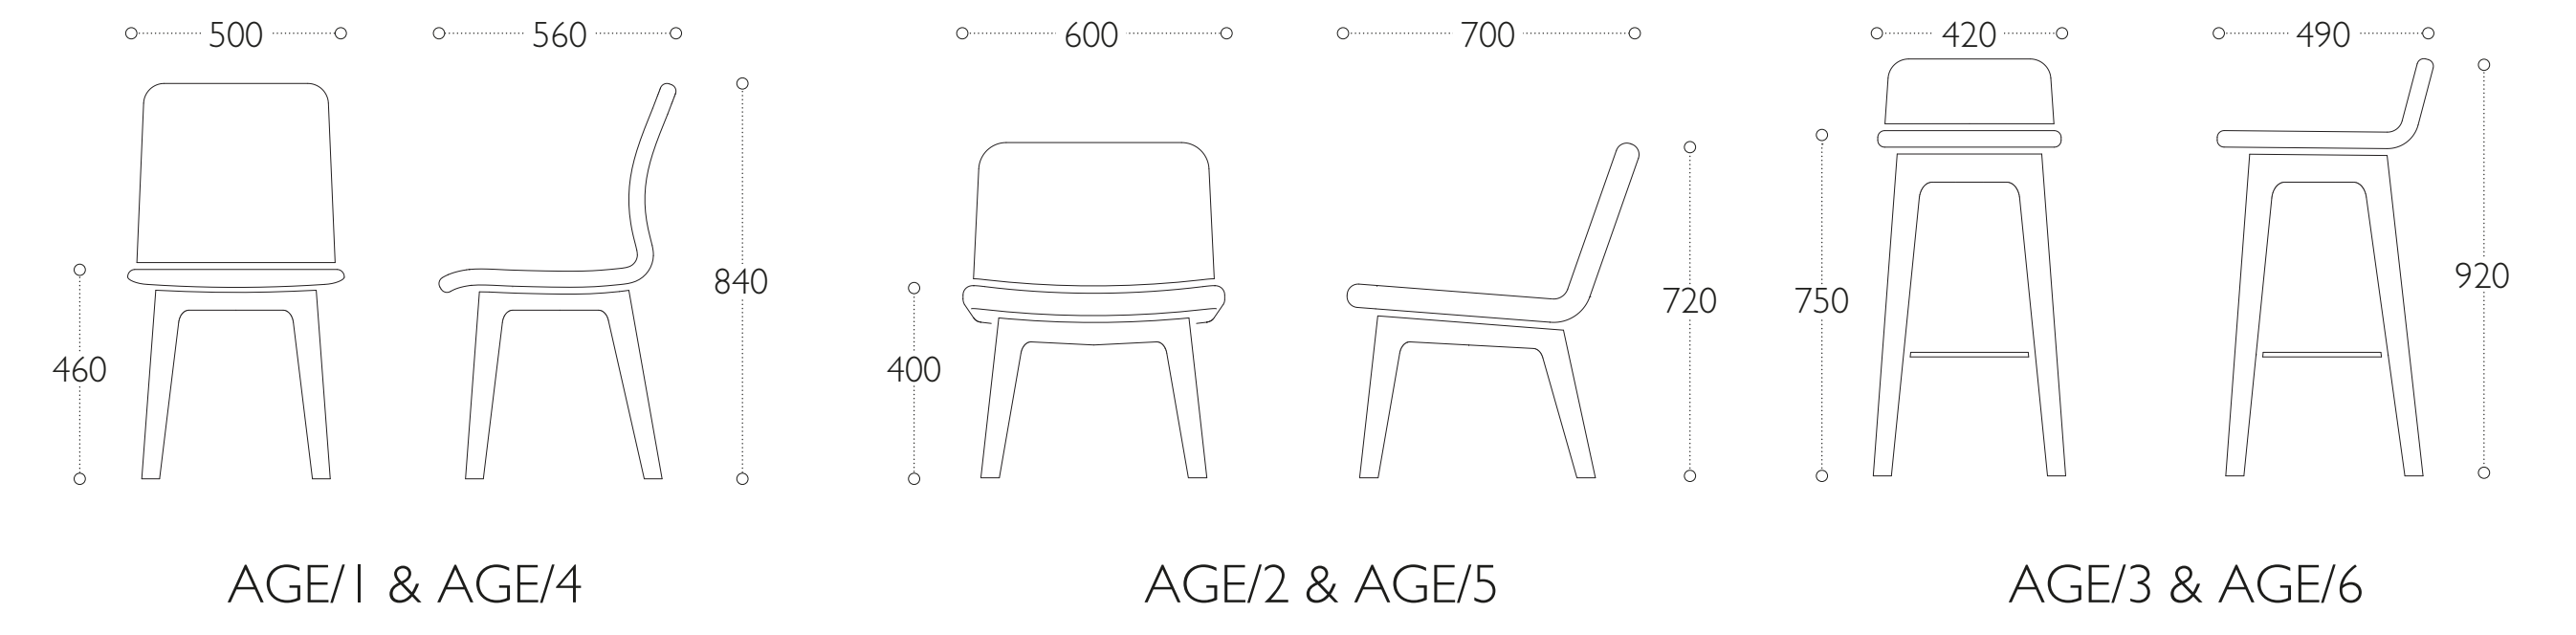

Products shown (L-R):
Bench - AGE/23
Dining Table - AGE/17
High Table - AGE/13

Available in three sizes, the Agent Dining Table can be furnished with the Agent Bench or Dining Chair. The result is a stylish seating solution designed for meeting and/or dining environments of formal and informal situations.

Simple, bold lines and considered proportions of the Agent High Table provide an attractive and functional high-level seating experience for the hospitality and corporate sectors. Used in conjunction with the Agent Barstool, the table set is well-suited to a wide range of interior design styles.