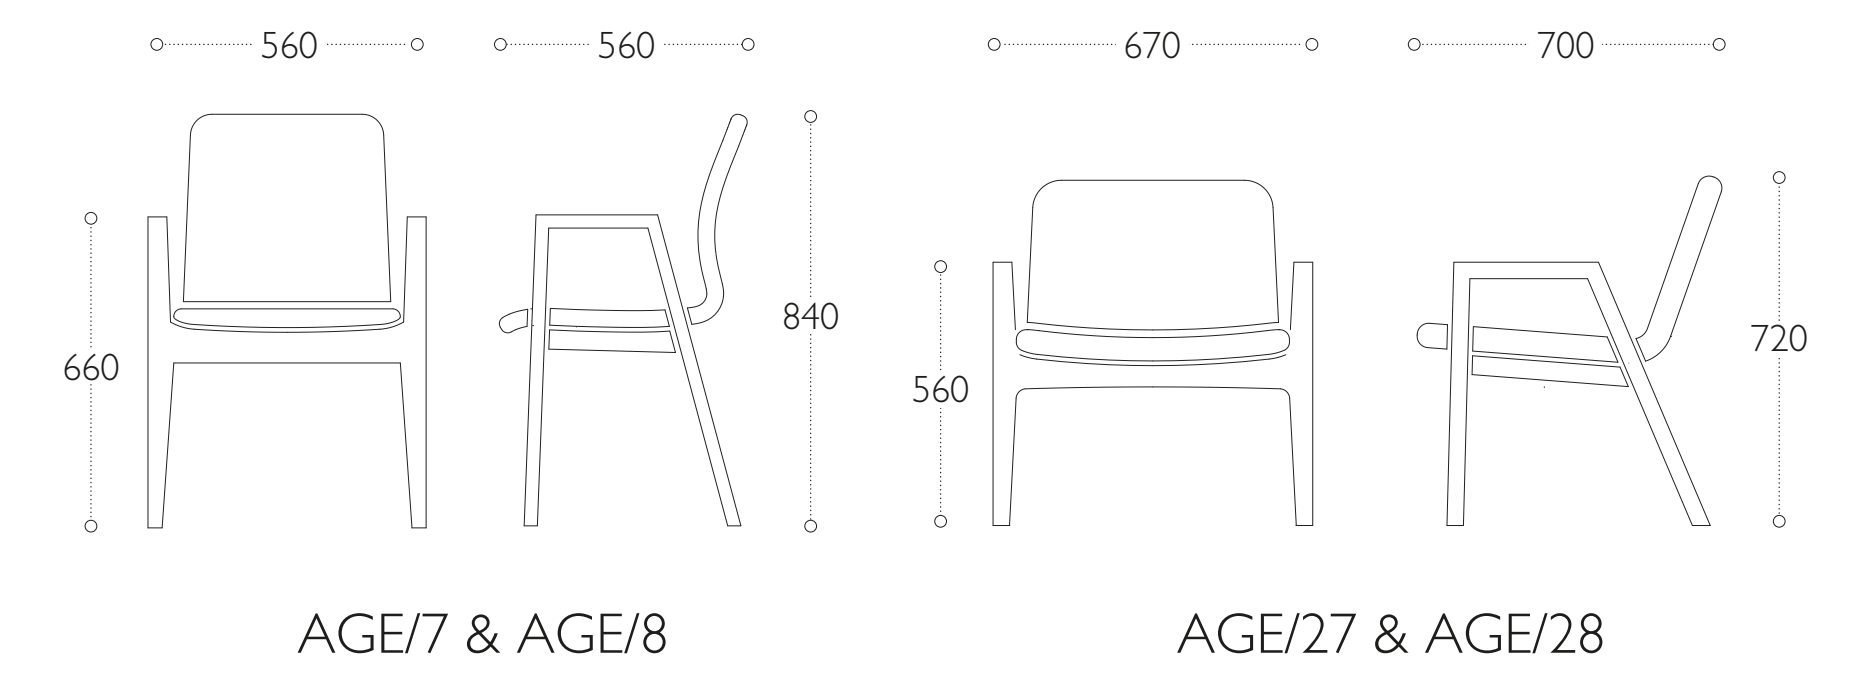

Products shown (L-R):
Bench - AGE/23
Dining Table - AGE/17
High Table - AGE/13

Available in three sizes, the Agent Dining Table can be furnished with the Agent Bench or Dining Chair. The result is a stylish seating solution designed for meeting and/or dining environments of formal and informal situations.

Simple, bold lines and considered proportions of the Agent High Table provide an attractive and functional high-level seating experience for the hospitality and corporate sectors. Used in conjunction with the Agent Barstool, the table set is well-suited to a wide range of interior design styles.