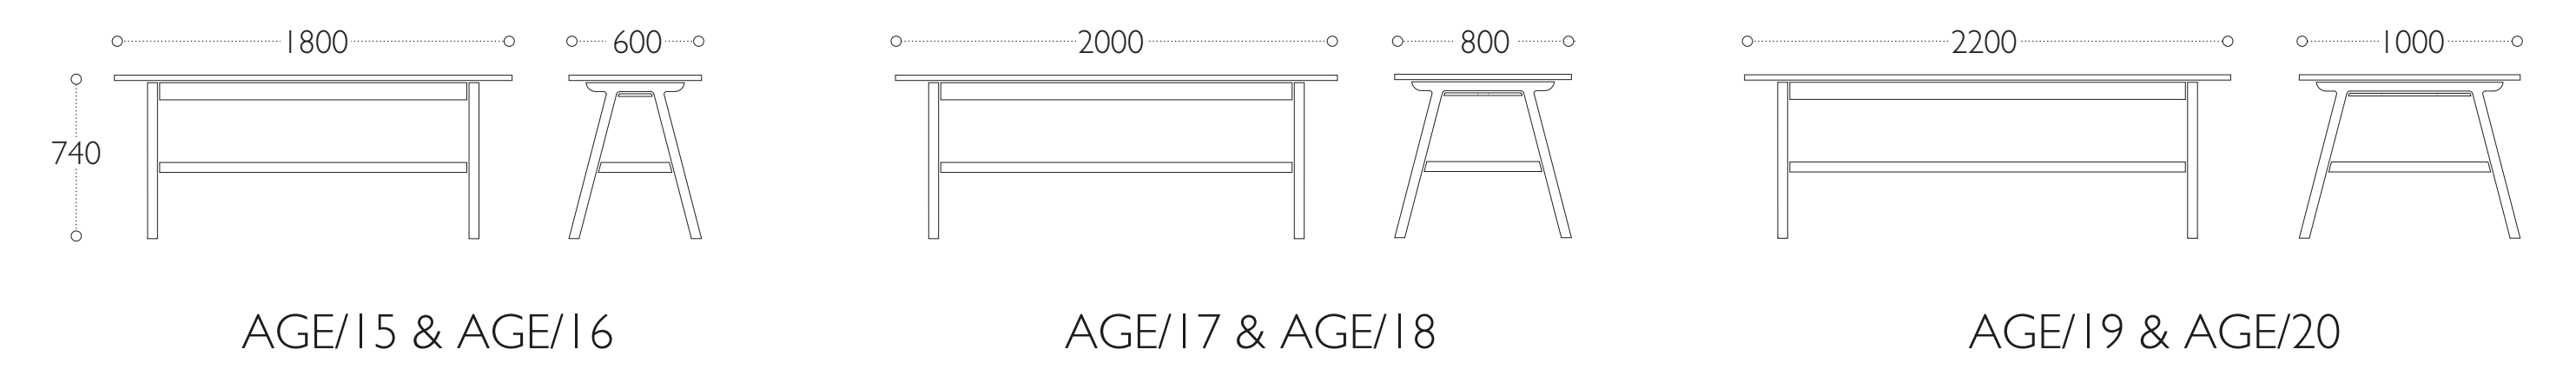

Products shown (L-R):
Bench - AGE/23
Dining Table - AGE/17
High Table - AGE/13

Available in three sizes, the Agent Dining Table can be furnished with the Agent Bench or Dining Chair. The result is a stylish seating solution designed for meeting and/or dining environments of formal and informal situations.

Simple, bold lines and considered proportions of the Agent High Table provide an attractive and functional high-level seating experience for the hospitality and corporate sectors. Used in conjunction with the Agent Barstool, the table set is well-suited to a wide range of interior design styles.