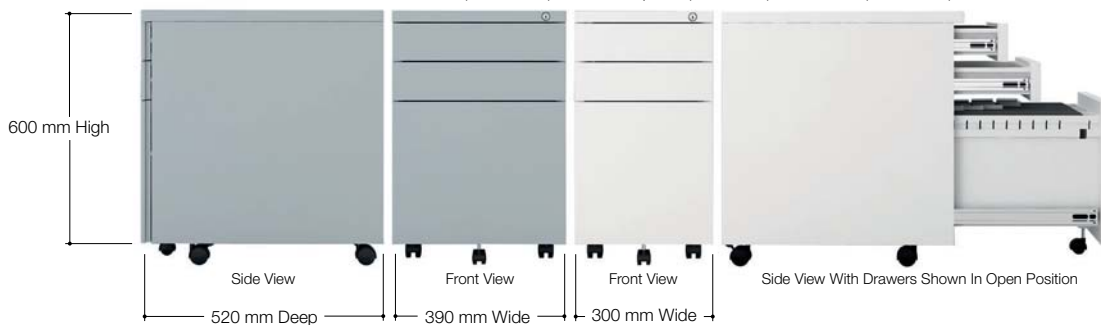

## Steel Pedestals

Stylish, Modern Flat Front Drawer Profiles

Steel Runner System

Movable Divider For A4 Or Foolscap Filing  
390mm wide only

Pencil Tray Comes As Standard

Lockable - Comes With 2 Keys

Locking Castors & Anti Tilt Castor

Heavy Duty Drawer Runners

390mm & 300mm Width Available

Available in Silver (RAL 9006), Black Graphite (RAL9004) and White (RAL 9003)

**Specifications**

98.6% Recyclable.  
Heavy Duty Steel.  
5 Year Guarantee