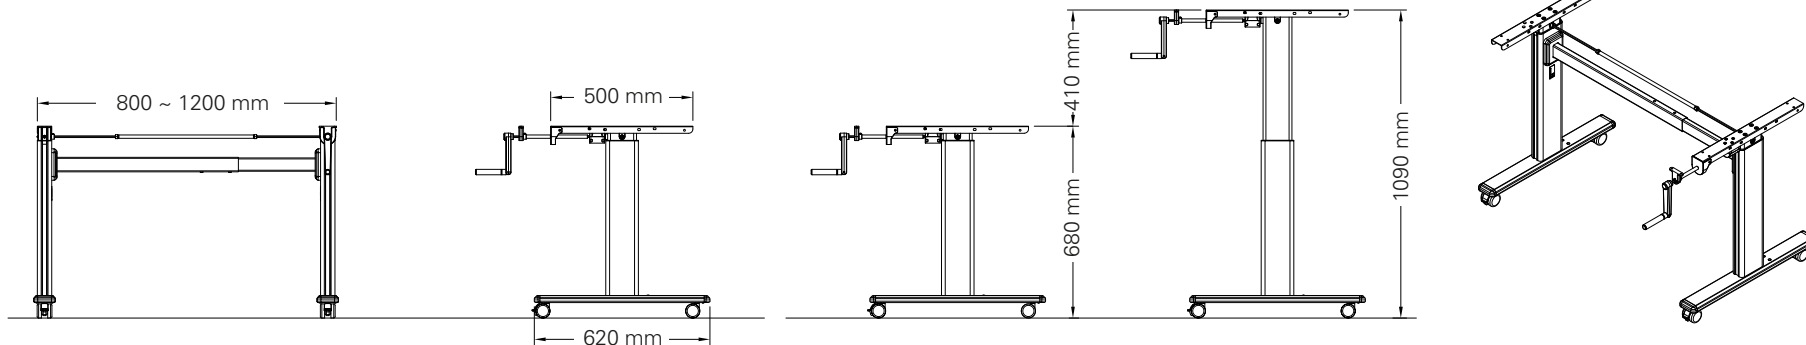

Steelforce Pro 100 HC

Single step, sit-stand height mechanically adjustable

Height (mm)	min. 680 / max. 1090
Stroke (mm)	410
Speed (mm/s)	13 / crank turn
Width (mm)	min. 800 / max. 1200
Length of feet (mm)	620
Dynamic capacity (kg)	60
Noise dB(A)	-
Gross Weight (kg)	20

Legs, feet, top supports and crossbars made of powder-coated steel.
Including casters and foot adjusters.
Pre-assembled.

Surface colour

Silver ●

Purchase code

H1130f30A130PXXEU-A

Packing dimension single unit

670 x 560 x 140 (LxWxH - mm)

Packing dimension pallet (32 frames)

1140 x 1130 x 1420 (LxWxH - mm)

Accessories

Please see the accessories section to personalise your height adjustable frame.

VISIONLIFT
INSIDE