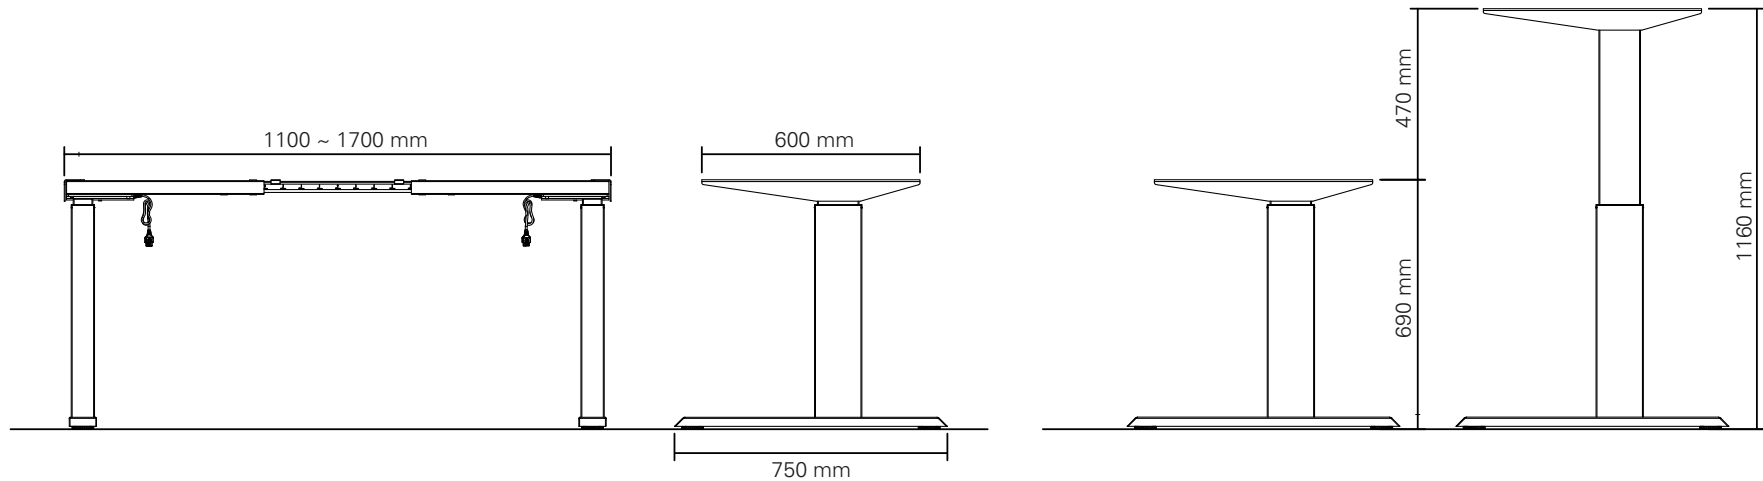

Steelforce Pro 170 SLS C-Foot

Single step, sit-stand height electrically adjustable

Height (mm)	min. 690 / max. 1160
Stroke (mm)	470
Speed (mm/s)	39
Width (mm)	min. 1100 / max. 1700
Length of feet (mm)	750
Column size (mm)	64 x 130
Dynamic capacity (kg)	80
Noise dB(A)	<55
Power	V 220 - 240
Plug type	Replaceable
Gross Weight (kg)	36

Surface colour

Silver ●

Purchase code

SLS12802000383EU

Packing dimension single unit

1120 x 295 x 185 (LxWxH - mm)

Packing dimension pallet (20 frames)

1180 x 1130 x 1060 (LxWxH - mm)

Accessories

Please see the accessories section to personalise your height adjustable frame.

RECOGNIZED
COMPONENT

Intertek

actiforce