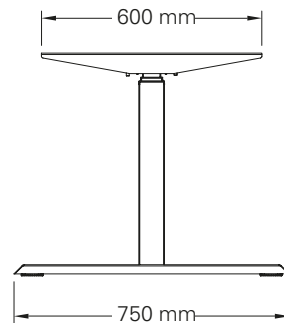

Steelforce Pro 470 SLS

Dual step, sit-stand height electrically adjustable

Height (mm)	min. 615 / max. 1275
Stroke (mm)	660
Speed (mm/s)	39
Width (mm)	min. 1100 / max. 1700
Length of feet (mm)	750
Column size (mm)	70 x 70
Dynamic capacity (kg)	80
Noise dB(A)	<55
Power	V 220 - 240
Plug type	Replaceable
Gross Weight (kg)	32

Legs, feet, top supports and crossbar made of powder-coated steel.

Soft start & stop function.

Spindle lifting system and low energy consumption.

Surface colour

Surface colour		Purchase code
Silver	●	SLS30000000383EU
White	○	SLS30000000329EU
Black	●	SLS30000000390EU

Packing dimension single unit

960 x 285 x 185 (LxWxH - mm)

Packing dimension pallet (20 frames)

1140 x 1130 x 1060 (LxWxH - mm)

Accessories

Please see the accessories section to personalise your height adjustable frame.

Tested according to Japan domestic standard by TÜV Rheinland.
Tested according to IEC 60335-1 by Intertek.

actiforce