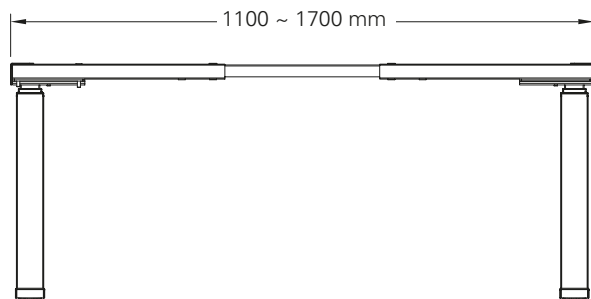

Steelforce Pro 470 SLS

Dual step, sit-stand height electrically adjustable

Height (mm)	min. 615 / max. 1275
Stroke (mm)	660
Speed (mm/s)	39
Width (mm)	min. 1100 / max. 1700
Length of feet (mm)	750
Column size (mm)	70 x 70
Dynamic capacity (kg)	80
Noise dB(A)	<55
Power	V 220 - 240
Plug type	Replaceable
Gross Weight (kg)	32

Legs, feet, top supports and crossbar made of powder-coated steel.

Soft start & stop function.

Spindle lifting system and low energy consumption.

Surface colour

Surface colour		Purchase code
Silver	●	SLS30000000383EU
White	○	SLS30000000329EU
Black	●	SLS30000000390EU

Packing dimension single unit

960 x 285 x 185 (LxWxH - mm)

Packing dimension pallet (20 frames)

1140 x 1130 x 1060 (LxWxH - mm)

Accessories

Please see the accessories section to personalise your height adjustable frame.

Tested according to Japan domestic standard by TÜV Rheinland.
Tested according to IEC 60335-1 by Intertek.

actiforce