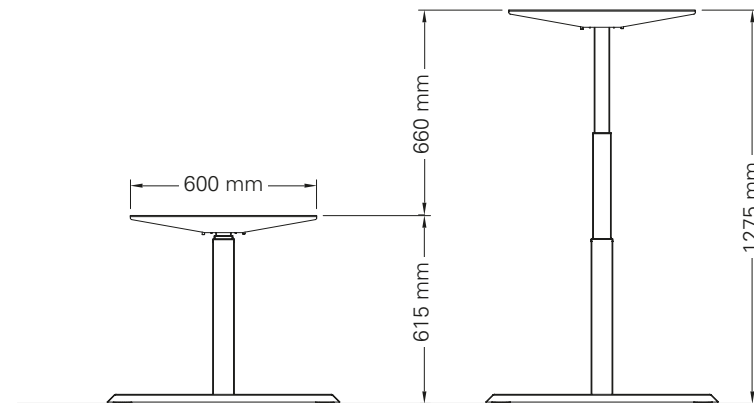

Steelforce Pro 470 SLS

Dual step, sit-stand height electrically adjustable

Height (mm)	min. 615 / max. 1275
Stroke (mm)	660
Speed (mm/s)	39
Width (mm)	min. 1100 / max. 1700
Length of feet (mm)	750
Column size (mm)	70 x 70
Dynamic capacity (kg)	80
Noise dB(A)	<55
Power	V 220 - 240
Plug type	Replaceable
Gross Weight (kg)	32

Legs, feet, top supports and crossbar made of powder-coated steel.

Soft start & stop function.

Spindle lifting system and low energy consumption.

Surface colour

Surface colour		Purchase code
Silver	●	SLS30000000383EU
White	○	SLS30000000329EU
Black	●	SLS30000000390EU

Packing dimension single unit

960 x 285 x 185 (LxWxH - mm)

Packing dimension pallet (20 frames)

1140 x 1130 x 1060 (LxWxH - mm)

Accessories

Please see the accessories section to personalise your height adjustable frame.

Tested according to Japan domestic standard by TÜV Rheinland.
Tested according to IEC 60335-1 by Intertek.

actiforce