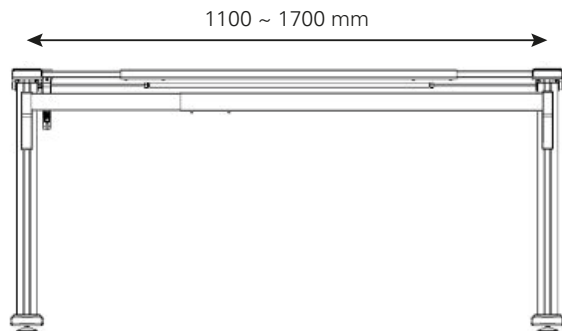

Aluforce Pro 110 HC

Single step, sit-stand height mechanically adjustable

Height (mm)	min. 680 / max. 1140
Stroke (mm)	460
Speed (mm/s)	6 / crank turn
Width (mm)	min. 1100 / max. 1700
Length of feet (mm)	740
Dynamic capacity (kg)	60
Noise dB(A)	-
Gross Weight (kg)	24

Legs and feet made of powder-coated aluminium.
Top supports and crossbars made of powder-coated steel.

Surface colour

Silver ●

Purchase code

PC30T3048307XXEU

Packing dimension single unit

1120 x 280 x 180 (LxWxH - mm)

Packing dimension pallet (24 frames)

1140 x 1120 x 1200 (LxWxH - mm)

Accessories

Please see the accessories section to personalise your height adjustable frame.

VISIONLIFT
INSIDE

actiforce