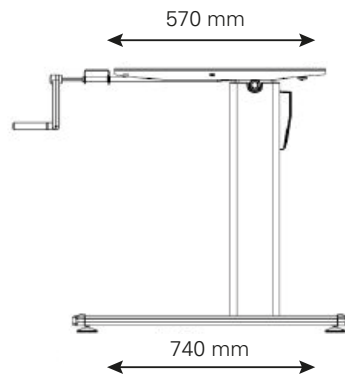

Aluforce Pro 110 HC

Single step, sit-stand height mechanically adjustable

Height (mm)	min. 680 / max. 1140
Stroke (mm)	460
Speed (mm/s)	6 / crank turn
Width (mm)	min. 1100 / max. 1700
Length of feet (mm)	740
Dynamic capacity (kg)	60
Noise dB(A)	-
Gross Weight (kg)	24

Legs and feet made of powder-coated aluminium.
Top supports and crossbars made of powder-coated steel.

Surface colour

Silver ●

Purchase code

PC30T3048307XXEU

Packing dimension single unit

1120 x 280 x 180 (LxWxH - mm)

Packing dimension pallet (24 frames)

1140 x 1120 x 1200 (LxWxH - mm)

Accessories

Please see the accessories section to personalise your height adjustable frame.

VISIONLIFT
INSIDE

actiforce