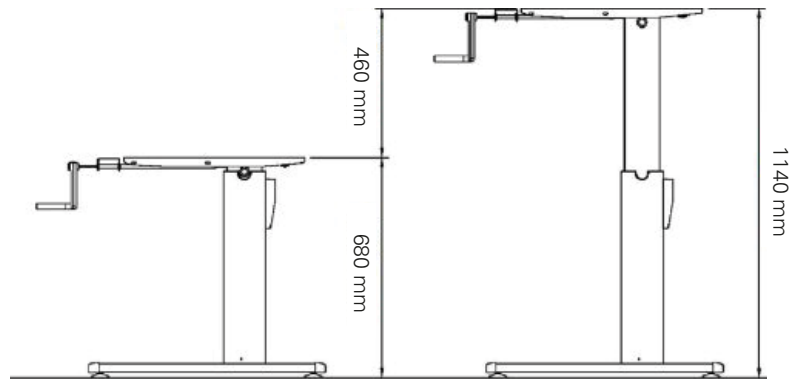

Aluforce Pro 110 HC

Single step, sit-stand height mechanically adjustable

Height (mm)	min. 680 / max. 1140
Stroke (mm)	460
Speed (mm/s)	6 / crank turn
Width (mm)	min. 1100 / max. 1700
Length of feet (mm)	740
Dynamic capacity (kg)	60
Noise dB(A)	-
Gross Weight (kg)	24

Legs and feet made of powder-coated aluminium.
Top supports and crossbars made of powder-coated steel.

Surface colour

Silver ●

Purchase code

PC30T3048307XXEU

Packing dimension single unit

1120 x 280 x 180 (LxWxH - mm)

Packing dimension pallet (24 frames)

1140 x 1120 x 1200 (LxWxH - mm)

Accessories

Please see the accessories section to personalise your height adjustable frame.

VISIONLIFT
INSIDE

actiforce