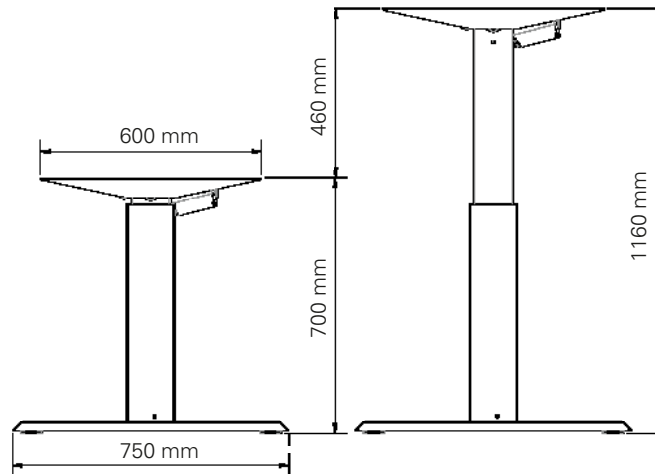

Aluforce Pro 140 M

Single step, sit-stand height electrically adjustable

Height (mm)	min. 700 / max. 1160
Stroke (mm)	460
Speed (mm/s)	23
Width (mm)	min. 1100 / max. 1700
Length of feet (mm)	750
Dynamic capacity (kg)	60
Noise dB(A)	<50
Power	V100-240 / standby (W) ≤0.21
Plug type	Replaceable
Gross Weight (kg)	25

Legs made of powder-coated aluminium.
Top supports, crossbar and feet made of powder-coated steel.

Surface colour

Silver	●	P1930000000030EU
White	○	P1930000000029EU
Black	●	P1930000000011EU

Purchase code

Packing dimension single unit

1110 x 260 x 156 (LxWxH - mm)

Packing dimension pallet (24 frames)

1140 x 1130 x 1056 (LxWxH - mm)

Accessories

Please see the accessories section to personalise your height adjustable frame.

VISIONLIFT
INSIDE

actiforce