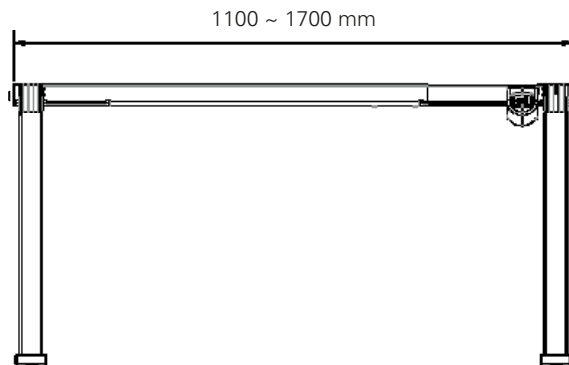

Aluforce Pro 140 M

Single step, sit-stand height electrically adjustable

Height (mm)	min. 700 / max. 1160
Stroke (mm)	460
Speed (mm/s)	23
Width (mm)	min. 1100 / max. 1700
Length of feet (mm)	750
Dynamic capacity (kg)	60
Noise dB(A)	<50
Power	V100-240 / standby (W) ≤0.21
Plug type	Replaceable
Gross Weight (kg)	25

Legs made of powder-coated aluminium.
Top supports, crossbar and feet made of powder-coated steel.

Surface colour

Silver	●	P1930000000030EU
White	○	P1930000000029EU
Black	●	P1930000000011EU

Purchase code

Packing dimension single unit

1110 x 260 x 156 (LxWxH - mm)

Packing dimension pallet (24 frames)

1140 x 1130 x 1056 (LxWxH - mm)

Accessories

Please see the accessories section to personalise your height adjustable frame.

VISIONLIFT
INSIDE

actiforce