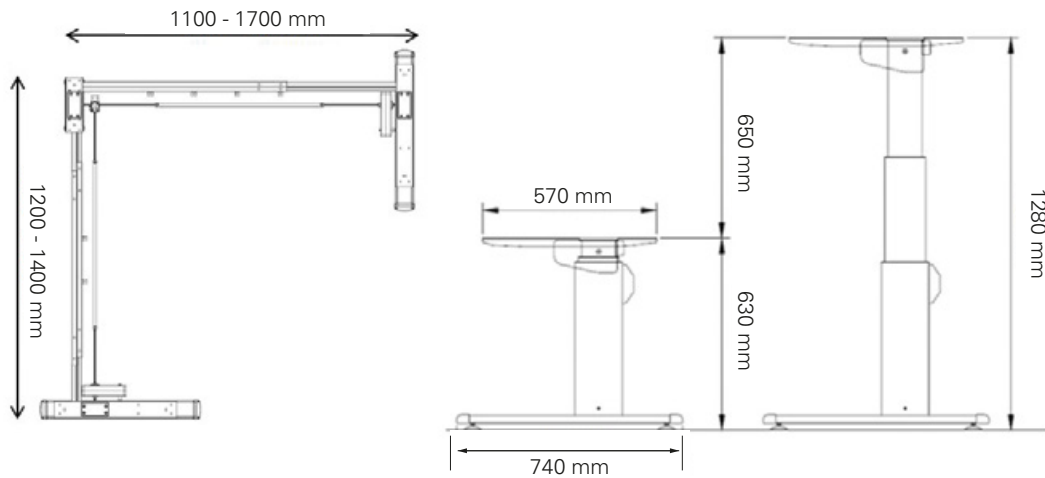

Aluforce Pro 251 M 90°

Dual step, sit-stand height electrically adjustable

Height (mm)	min. 630 / max. 1280
Stroke (mm)	650
Speed (mm/s)	28
Width main unit (mm)	min. 1100 / max. 1700
Width ancillary unit (mm)	min. 1200 / max. 1400
Length of feet (mm)	740
Dynamic capacity (kg)	80
Noise dB(A)	<50
Power	V 240 / standby (W) 0,5
Plug type	Replaceable
Gross Weight (kg)	43

Legs and feet made of powder-coated aluminium.
Top supports and crossbars made of powder-coated steel.

Surface colour

Silver ●

Purchase code

P430Y30A230102EU-SG

Packing dimension single unit

1180 x 350 x 200 (LxWxH - mm)

Packing dimension pallet (15 frames)

1140 x 1120 x 1100 (LxWxH - mm)

Accessories

Please see the accessories section to personalise your height adjustable frame.

VISIONLIFT
INSIDE

actiforce