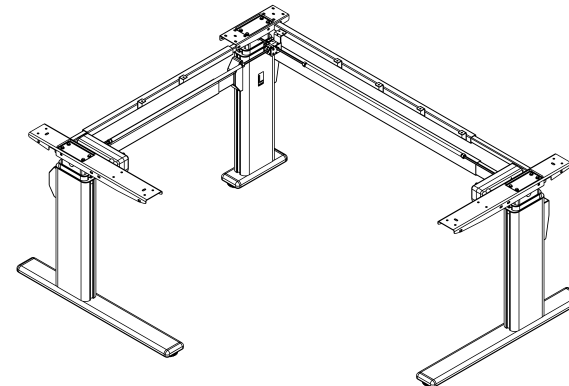

Aluforce Pro 251 M 90°

Dual step, sit-stand height electrically adjustable

Height (mm)	min. 630 / max. 1280
Stroke (mm)	650
Speed (mm/s)	28
Width main unit (mm)	min. 1100 / max. 1700
Width ancillary unit (mm)	min. 1200 / max. 1400
Length of feet (mm)	740
Dynamic capacity (kg)	80
Noise dB(A)	<50
Power	V 240 / standby (W) 0,5
Plug type	Replaceable
Gross Weight (kg)	43

Legs and feet made of powder-coated aluminium.
Top supports and crossbars made of powder-coated steel.

Surface colour

Silver ●

Purchase code

P430Y30A230102EU-SG

Packing dimension single unit

1180 x 350 x 200 (LxWxH - mm)

Packing dimension pallet (15 frames)

1140 x 1120 x 1100 (LxWxH - mm)

Accessories

Please see the accessories section to personalise your height adjustable frame.

VISIONLIFT
INSIDE

actiforce