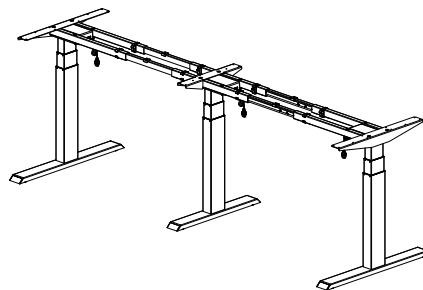

Steelforce Pro 675 SLS Conference

Dual step, sit-stand height electrically adjustable

Height (mm)	min. 615 / max. 1275
Stroke (mm)	660
Speed (mm/s)	39
Width (mm)	min. 2100 / max. 2400
Length of feet (mm)	2 x 750 mm / 1 x 600 mm
Column size (mm)	60 x 90
Dynamic capacity (kg)	150
Noise dB(A)	<55
Power	V 220 - 240
Plug type	Replaceable
Weight (kg)	48

Legs, feet, top supports and crossbars made of powder-coated steel.
Soft start & stop function.
Spindle lifting system and low energy consumption.

Surface colour

Surface colour		Purchase code
Silver	●	SLS37E05016483EU-0
White	○	SLS37E05016429EU-0
Black	●	SLS37E05016490EU-0

Packing dimension single unit

Box 1. 960 x 285 x 185 (LxVxH - mm)

Box 2. 960 x 285 x 185 (LxVxH - mm)

Packing dimension pallet (12 frames)

1140 x 1130 x 1240 (LxWxH - mm)

Accessories

Please see the accessories section to personalise your height adjustable frame.