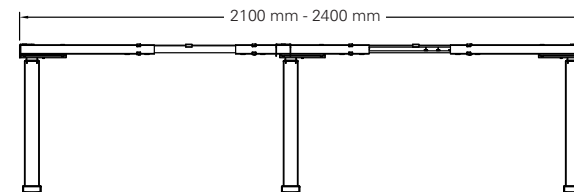

Steelforce Pro 675 SLS Conference

Dual step, sit-stand height electrically adjustable

Height (mm)	min. 615 / max. 1275
Stroke (mm)	660
Speed (mm/s)	39
Width (mm)	min. 2100 / max. 2400
Length of feet (mm)	2 x 750 mm / 1 x 600 mm
Column size (mm)	60 x 90
Dynamic capacity (kg)	150
Noise dB(A)	<55
Power	V 220 - 240
Plug type	Replaceable
Weight (kg)	48

Legs, feet, top supports and crossbars made of powder-coated steel.
Soft start & stop function.
Spindle lifting system and low energy consumption.

Surface colour

Surface colour		Purchase code
Silver	●	SLS37E05016483EU-0
White	○	SLS37E05016429EU-0
Black	●	SLS37E05016490EU-0

Packing dimension single unit

Box 1. 960 x 285 x 185 (LxVxH - mm)

Box 2. 960 x 285 x 185 (LxVxH - mm)

Packing dimension pallet (12 frames)

1140 x 1130 x 1240 (LxWxH - mm)

Accessories

Please see the accessories section to personalise your height adjustable frame.