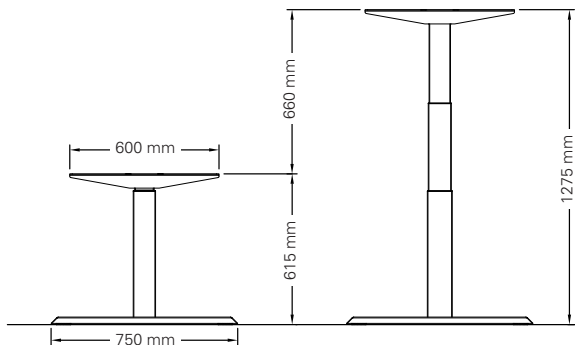

Steelforce Pro 675 SLS Conference

Dual step, sit-stand height electrically adjustable

Height (mm)	min. 615 / max. 1275
Stroke (mm)	660
Speed (mm/s)	39
Width (mm)	min. 2100 / max. 2400
Length of feet (mm)	2 x 750 mm / 1 x 600 mm
Column size (mm)	60 x 90
Dynamic capacity (kg)	150
Noise dB(A)	<55
Power	V 220 - 240
Plug type	Replaceable
Weight (kg)	48

Packing dimension single unit

Box 1. 960 x 285 x 185 (LxVxH - mm)

Box 2. 960 x 285 x 185 (LxVxH - mm)

Packing dimension pallet (12 frames)

1140 x 1130 x 1240 (LxWxH - mm)

Accessories

Please see the accessories section to personalise your height adjustable frame.