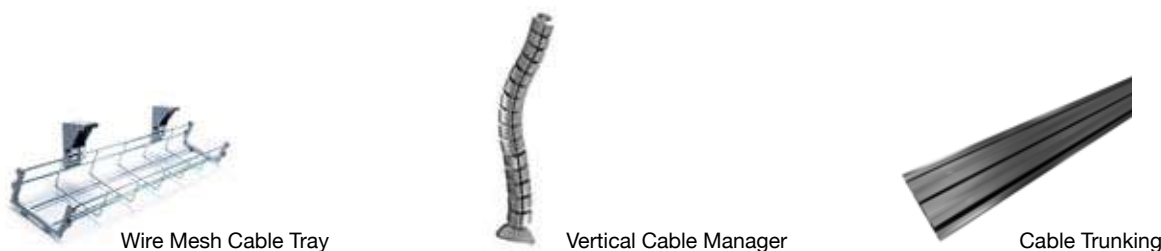

**Note:** Desk high pedestals will also fit under Satellite desks when the feet are removed.

A range of handle designs are available.

We offer a selection of pedestal accessories including pen trays and a variety of handle options. See page 190.

## CABLE MANAGEMENT

Don't let untidy cables tarnish the appearance of your workspace.

- Available
- Not Available

Cable Option	Description	Colour	Code	QS	Grp A
Wire Mesh Cable Tray	Wire mesh cable tray suitable for 1400mm desk. Additional sizes available, see page 192 for more details. <b>5 Year Guarantee.</b>	Chrome	ACMESH14	●	●
Vertical Cable Manager	V1 Vertical Cable Manager. <b>5 Year Guarantee.</b>	Black, Silver & White	ACCVSPINE	○	●
Cable Trunking	Plastic cable trunking to neatly conceal wires. 2 x 2.5 metre lengths included. Self adhesive to secure to surfaces.	–	ACCTRUNK	●	●