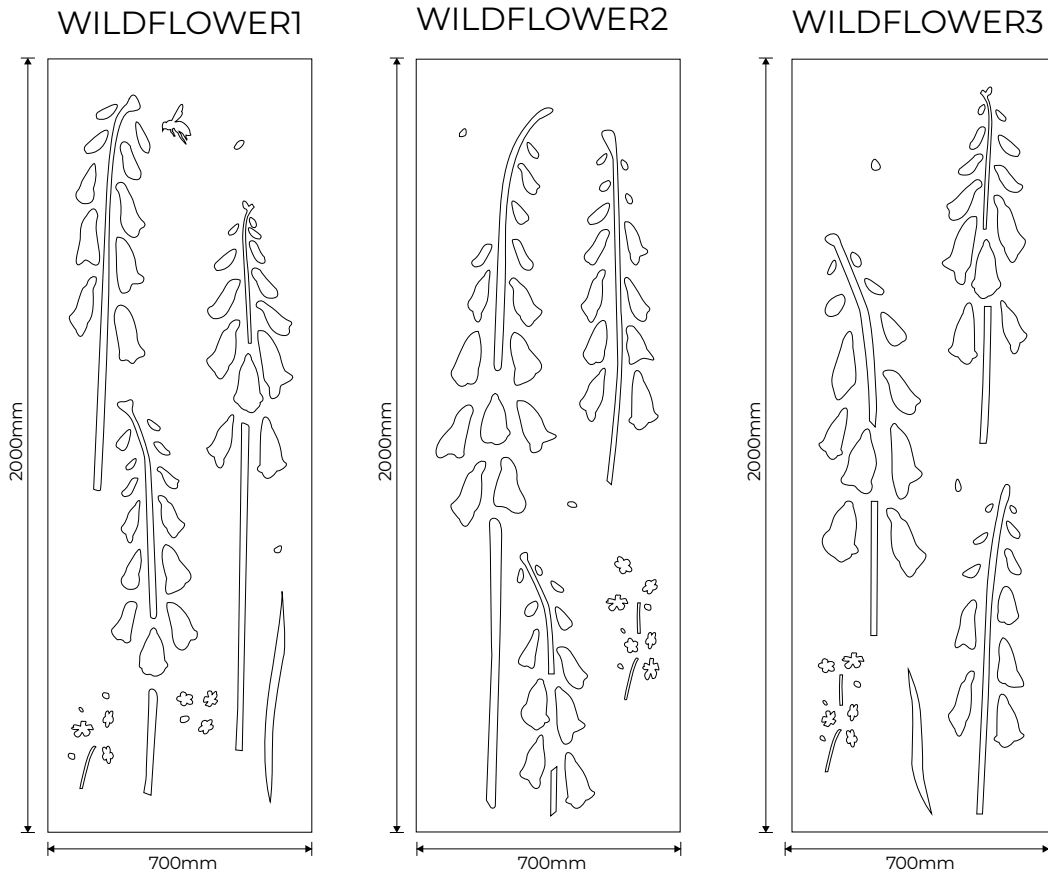

Wild Flowers The Botanical Collection

Standard Panels

Code	Description	Standard colour panels	Special colour panels
WILDFLOWER1	Puzzle panel 2000mm x 700mm with wildflower design variant 1	£460	£500
WILDFLOWER2	Puzzle panel 2000mm x 700mm with wildflower design variant 2	£460	£500
WILDFLOWER3	Puzzle panel 2000mm x 700mm with wildflower design variant 3	£460	£500
WILDFLOWER1/2400	Puzzle panel 2400mm x 700mm with wildflower design variant 1	£506	£550
WILDFLOWER2/2400	Puzzle panel 2400mm x 700mm with wildflower design variant 2	£506	£550
WILDFLOWER3/2400	Puzzle panel 2400mm x 700mm with wildflower design variant 3	£506	£550