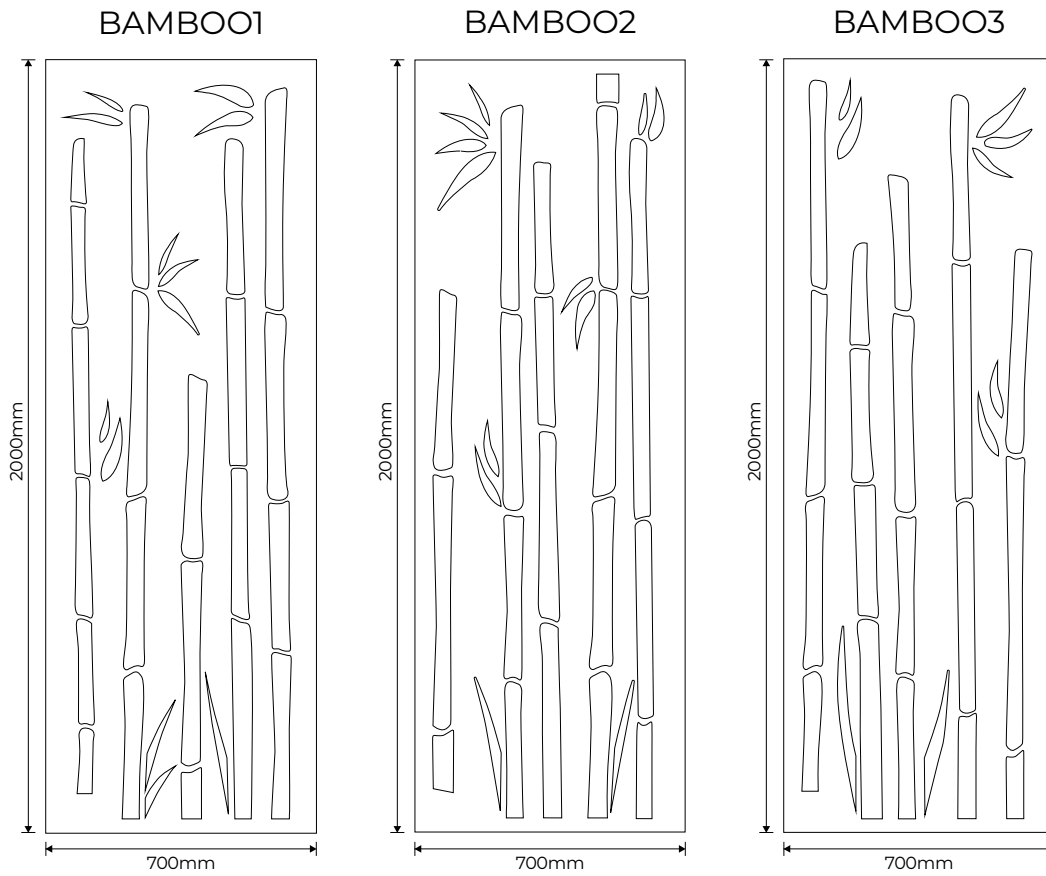

Bamboo The Botanical Collection

Standard Panels

Code	Description	Standard colour panels	Special colour panels
BAMBOO1	Puzzle panel 2000mm x 700mm with bamboo design variant 1	£460	£500
BAMBOO2	Puzzle panel 2000mm x 700mm with bamboo design variant 2	£460	£500
BAMBOO3	Puzzle panel 2000mm x 700mm with bamboo design variant 3	£460	£500
BAMBOO1/2400	Puzzle panel 2400mm x 700mm with bamboo design variant 1	£506	£550
BAMBOO2/2400	Puzzle panel 2400mm x 700mm with bamboo design variant 2	£506	£550
BAMBOO3/2400	Puzzle panel 2400mm x 700mm with bamboo design variant 3	£506	£550