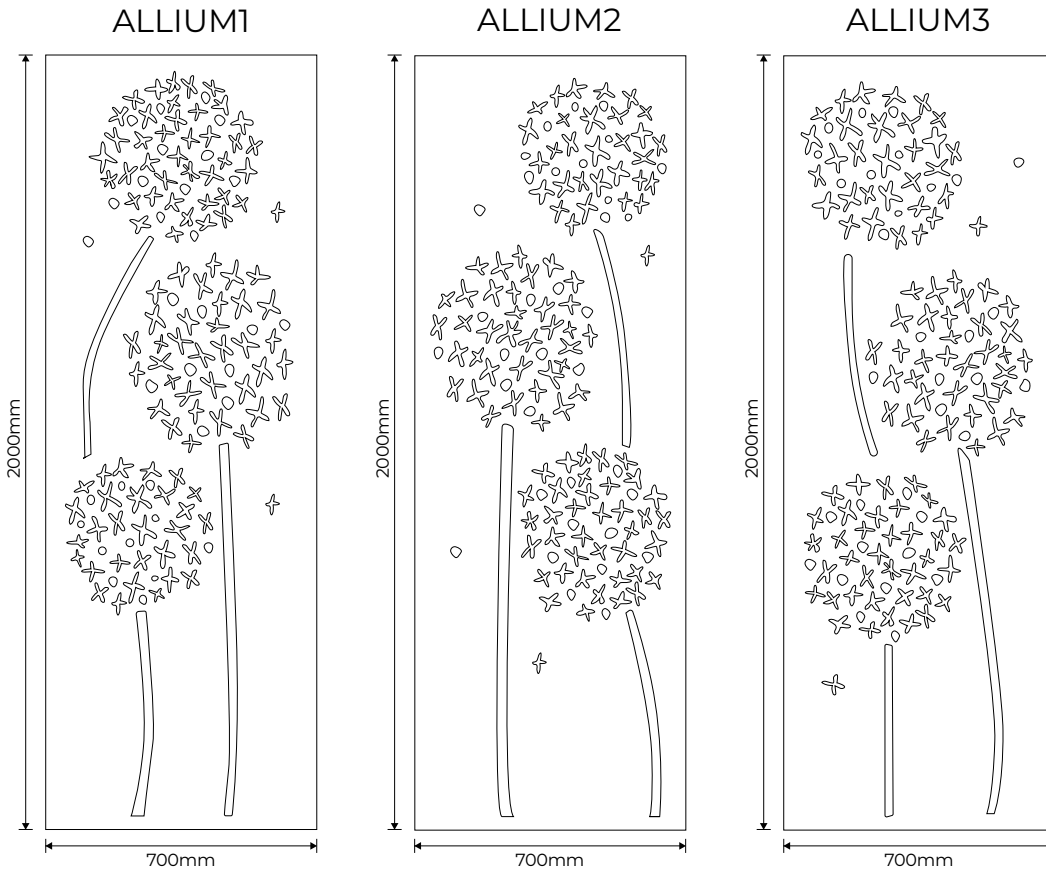

Allium The Botanical Collection

Standard Panels

Code	Description	Standard colour panels	Special colour panels
ALLIUM1	Puzzle panel 2000mm x 700mm with allium design variant 1	£460	£500
ALLIUM2	Puzzle panel 2000mm x 700mm with allium design variant 2	£460	£500
ALLIUM3	Puzzle panel 2000mm x 700mm with allium design variant 3	£460	£500
ALLIUM1/2400	Puzzle panel 2400mm x 700mm with allium design variant 1	£506	£550
ALLIUM2/2400	Puzzle panel 2400mm x 700mm with allium design variant 2	£506	£550
ALLIUM3/2400	Puzzle panel 2400mm x 700mm with allium design variant 3	£506	£550