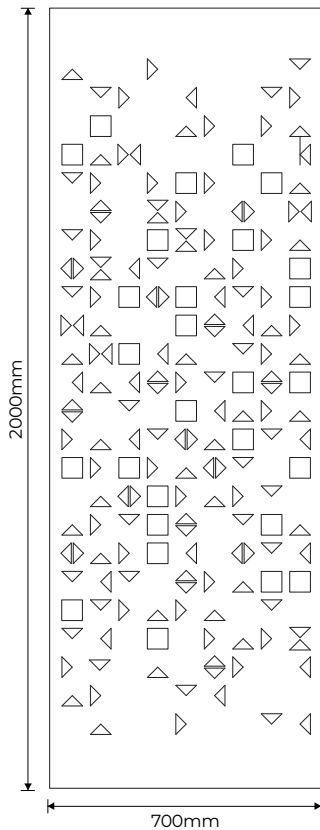

Square Design