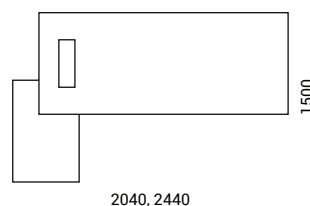

Modesty panel

- 36 mm MFC (melamine) with 2 mm ABS edging;
- 37 mm chipboard covered in wood veneer with 1,5 mm edging.

Legs

- Folded steel band - 60x10 mm;
- Powder coated metal or polished chrome;
- Hard felt pads glued to the bottom of the legs, H=10 mm;
- Fastened with screws ("metal to metal").

Fixed pedestals

- 900x600 mm with two drawers and a pull-out drawer for suitcase, handbag or computer case;
- L/H (left) or R/H (right);
- Base leg made of folded steel band - 60x8 mm;
- H=615 mm (carcass – 500 mm; base leg – 115 mm);
- Other technical information matches the one covered in "PLANA pedestals".

Rectangular grommet with metal frame

- 18 mm MFC (melamine) or 19 mm chipboard covered in wood veneer matching the desktop;
- Grommet dimensions - 380x135 mm;
- Hinges with soft closing;
- Folded steel band metal frame – 12 mm width on top;
- Metal frame dimensions - 445x170 mm;
- Powder coated metal or polished chrome.

Box for power socket block

- 16 mm MFC (melamine) or chipboard covered in wood veneer matching the desktop;
- Inside dimensions – 420x145 mm, H=115 mm (incl. desktop);
- Round black plastic cable port at the centre of long side, Ø60 mm.

RANGE

With fixed pedestal R/H

With fixed pedestal L/H