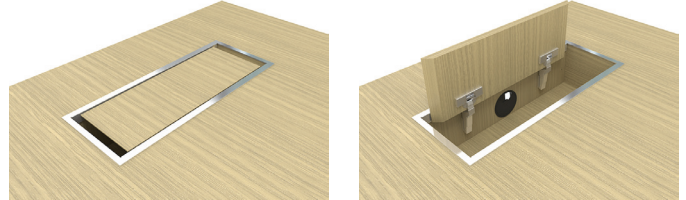

Modesty panel

- 36 mm MFC (melamine) with 2 mm ABS edging;
- 37 mm chipboard covered in wood veneer with 1,5 mm edging.

Legs

- Folded steel band - 60x10 mm;
- Powder coated metal or polished chrome;
- Hard felt pads glued to the bottom of the legs, H=10 mm;
- Fastened with screws ("metal to metal").

Fixed pedestals

- 900x600 mm with two drawers and a pull-out drawer for suitcase, handbag or computer case;
- L/H (left) or R/H (right);
- Base leg made of folded steel band - 60x8 mm;
- H=615 mm (carcass – 500 mm; base leg – 115 mm);
- Other technical information matches the one covered in "PLANA pedestals".

Rectangular grommet with metal frame

- 18 mm MFC (melamine) or 19 mm chipboard covered in wood veneer matching the desktop;
- Grommet dimensions - 380x135 mm;
- Hinges with soft closing;
- Folded steel band metal frame – 12 mm width on top;
- Metal frame dimensions - 445x170 mm;
- Powder coated metal or polished chrome.