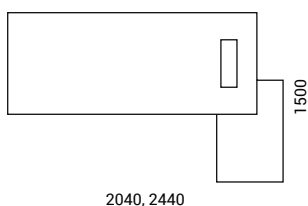

With fixed pedestal L/H