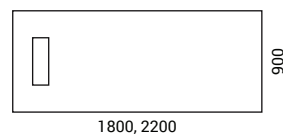

Modesty panel

- 36 mm MFC (melamine) with 2 mm ABS edging;
- 37 mm chipboard covered in wood veneer with 1,5 mm edging.

Legs

- Folded steel band - 60x10 mm;
- Powder coated metal or polished chrome;
- Hard felt pads glued to the bottom of the legs, H=10 mm;
- Fastened with screws ("metal to metal").

Fixed pedestals

- 900x600 mm with two drawers and a pull-out drawer for suitcase, handbag or computer case;
- L/H (left) or R/H (right);
- Base leg made of folded steel band - 60x8 mm;
- H=615 mm (carcass – 500 mm; base leg – 115 mm);
- Other technical information matches the one covered in "PLANA pedestals".

Rectangular grommet with metal frame

- 18 mm MFC (melamine) or 19 mm chipboard covered in wood veneer matching the desktop;
- Grommet dimensions - 380x135 mm;
- Hinges with soft closing;
- Folded steel band metal frame – 12 mm width on top;
- Metal frame dimensions - 445x170 mm;
- Powder coated metal or polished chrome.

Box for power socket block

- 16 mm MFC (melamine) or chipboard covered in wood veneer matching the desktop;
- Inside dimensions – 420x145 mm, H=115 mm (incl. desktop);
- Round black plastic cable port at the centre of long side, Ø60 mm.

RANGE

L/H desk

With fixed pedestal R/H

With fixed pedestal L/H