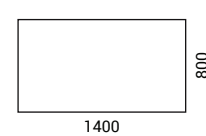

Supplementary unit

With fixed pedestal R/H