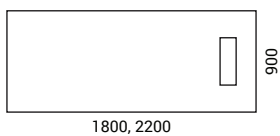

RANGE

R/H desk