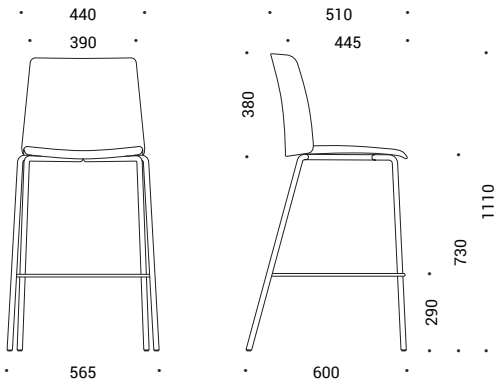

Castors

- Rubber free wheel castors for hard floor, Ø50 mm;
- PA (polyamide) free wheel castors for soft floor, Ø50 mm.

Accessories

- Right-hand folding table (for chairs with armrests only) – body made out of plastic, tabletop from 16 mm MFC (melamine) with ABS edging;
- Trolley for transporting chairs (except with high frame).
- Chair connectors available for both 4-leg and sled type bases.

Stacking

- Chairs with 4-leg frames can be stacked up to 6 pcs;
- Chairs with sled frames – up to 10 pcs;
- Chairs with armrests – up to 5 pcs.

Stacking with trolley

- Chairs with 4-leg frames can be stacked up to 10 pcs;
- Chairs with sled frames – up to 16 pcs;

RANGE

Visitor, conference & dining chairs

Trolley

High chairs

Optional

Connectors for 4-leg base chairs

Connectors for sled base chairs

Right-hand folding table for chairs with armrests