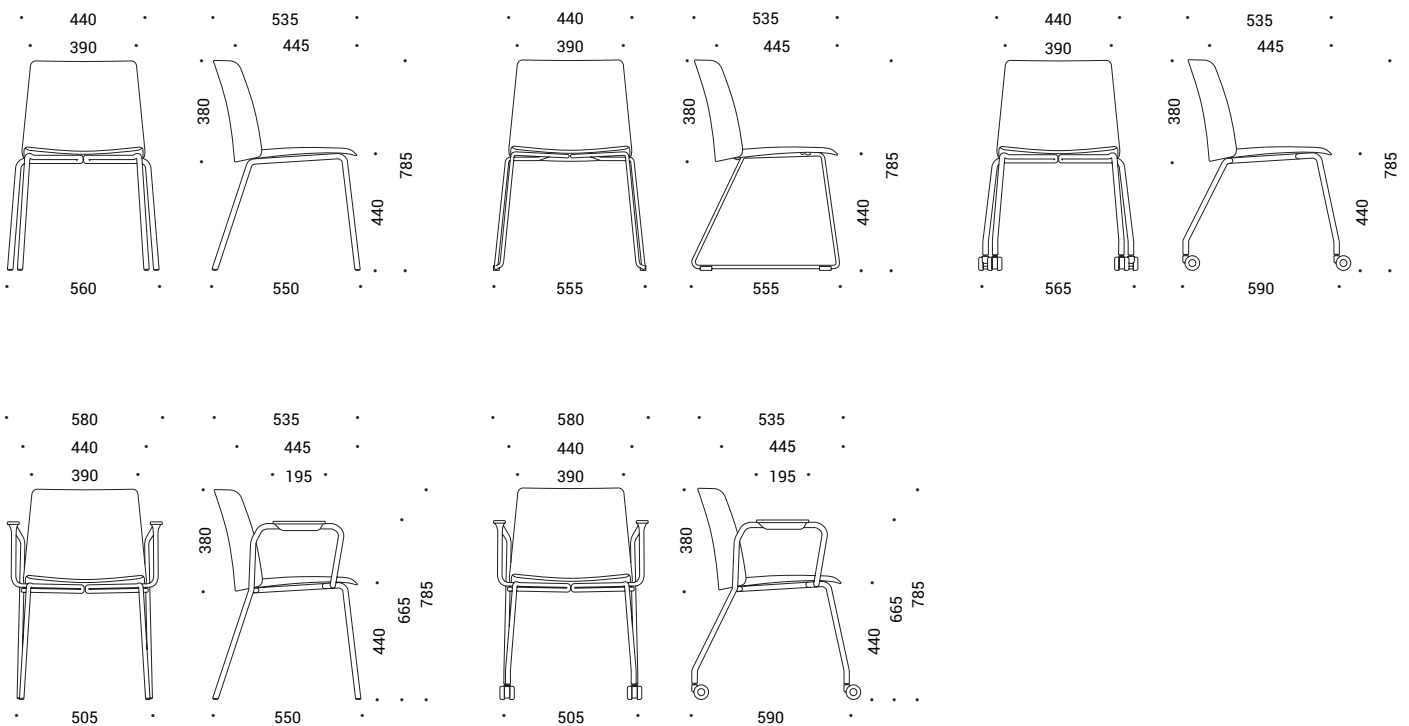

Bases

- Powder coated 4-leg frame, Ø18 mm steel tube, plastic glides with or without felt;
- Powder coated 4-leg frame with armrests, Ø18 mm steel tube, plastic glides with or without felt, armrests from high quality PP (polypropylene) plastic, matching backrest colour;
- Powder coated 4-leg frame, Ø18 mm steel tube, castors for soft and hard floor;
- Powder coated 4-leg frame with armrests, Ø18 mm steel tube, castors for soft and hard floor, armrests from high quality PP (polypropylene) plastic, matching backrest colour;
- Powder coated sled frame, Ø11 mm steel rod, clear plastic glides with or without felt;

Castors

- Rubber free wheel castors for hard floor, Ø50 mm;
- PA (polyamide) free wheel castors for soft floor, Ø50 mm.

Accessories

- Right-hand folding table (for chairs with armrests only) – body made out of plastic, tabletop from 16 mm MFC (melamine) with ABS edging;
- Trolley for transporting chairs (except with high frame).
- Chair connectors available for both 4-leg and sled type bases.

Stacking

- Chairs with 4-leg frames can be stacked up to 6 pcs;
- Chairs with sled frames – up to 10 pcs;
- Chairs with armrests – up to 5 pcs.

Stacking with trolley

- Chairs with 4-leg frames can be stacked up to 10 pcs;
- Chairs with sled frames – up to 16 pcs;

RANGE

Visitor, conference & dining chairs

Trolley

High chairs

Optional

Connectors for 4-leg base chairs

Connectors for sled base chairs

Right-hand folding table for chairs with armrests