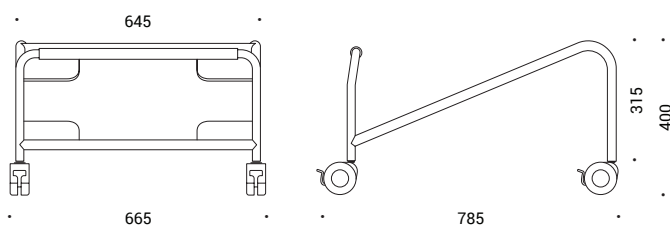

Castors

- Rubber free wheel castors for hard floor, Ø50 mm;
- PA (polyamide) free wheel castors for soft floor, Ø50 mm.

Accessories

- Right-hand folding table (for chairs with armrests only) – body made out of plastic, tabletop from 16 mm MFC (melamine) with ABS edging;
- Trolley for transporting chairs (except with high frame).
- Chair connectors available for both 4-leg and sled type bases.

Stacking

- Chairs with 4-leg frames can be stacked up to 6 pcs;
- Chairs with sled frames – up to 10 pcs;
- Chairs with armrests – up to 5 pcs.

Stacking with trolley

- Chairs with 4-leg frames can be stacked up to 10 pcs;
- Chairs with sled frames – up to 16 pcs;

RANGE

Visitor, conference & dining chairs

Trolley

High chairs

Optional

Connectors for 4-leg base chairs

Connectors for sled base chairs

Right-hand folding table for chairs with armrests